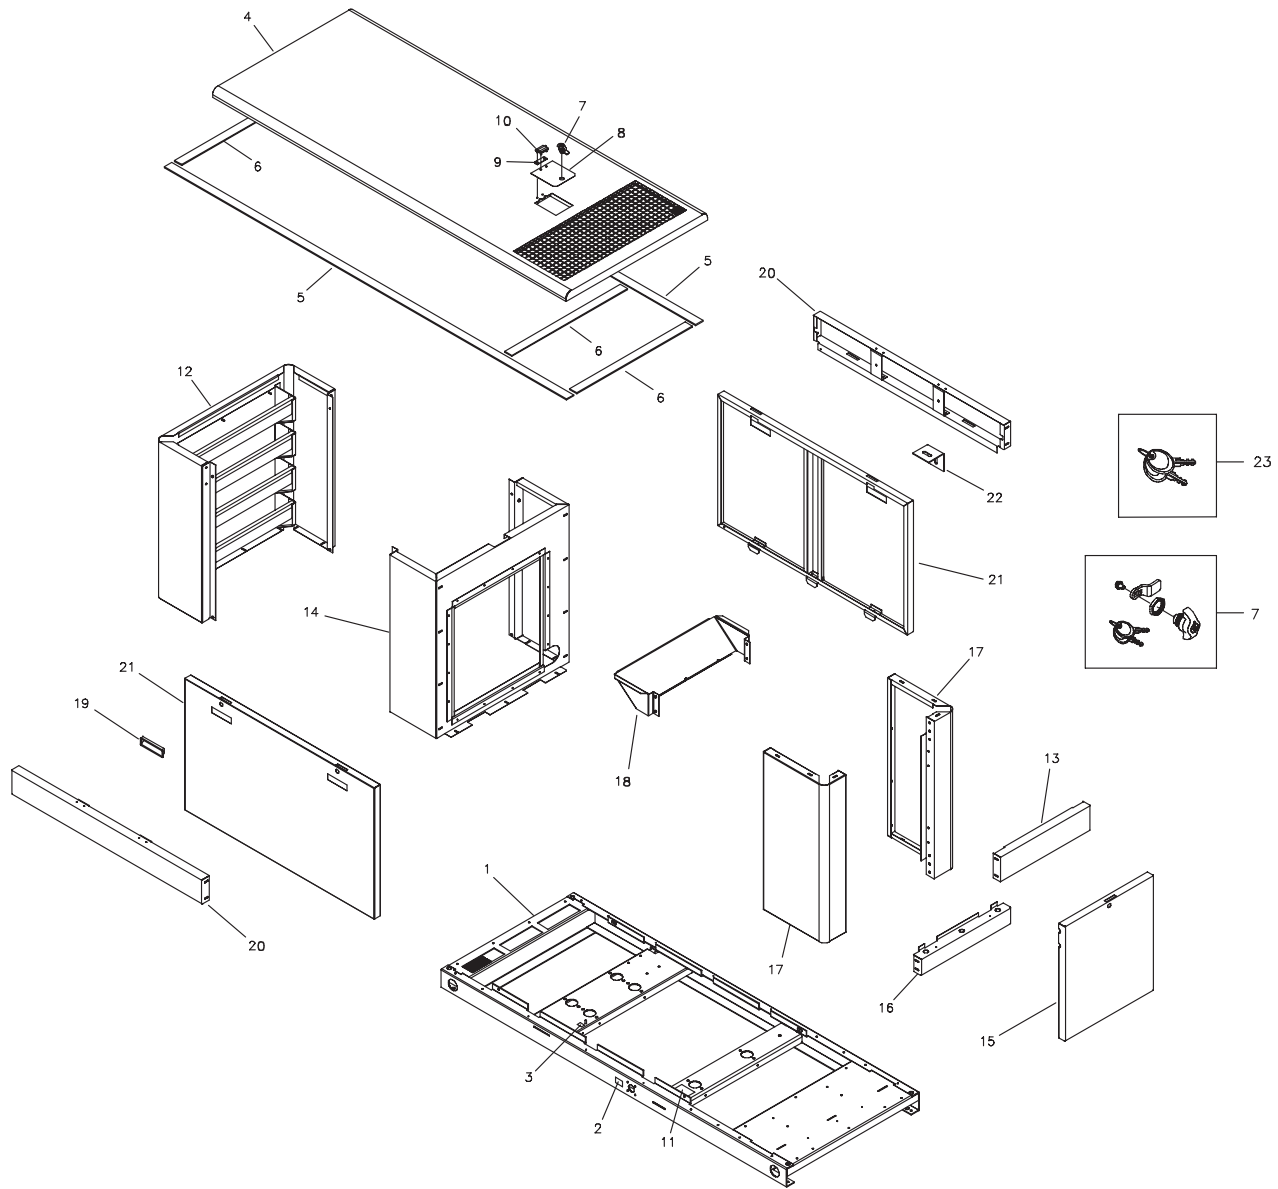

ENCLOSURE EXPLODED VIEW & PARTS LIST

Item	Part #	Description
1	AA204791GS	BASE
2	186643GS	DECAL, Fuel Inlet
3	B4986GS	DECAL, Ground
4	207043GS	ASSY, Roof
5	205368DGS	SEAL TAPE, Vinyl
6	205368CGS	SEAL TAPE, Vinyl
7	195998GS	KIT, Door Latch
8	T204451GS	COVER, Radiator
9	T204443GS	HINGE, Plate
10	T204443GS	HINGE, Plate Cover
11	205126GS	DECAL, Requirements
12	207044GS	ASSY, Bulkhead, Alternator
13	207045GS	ASSY, Support Rail, Top
14	207046GS	ASSY, Bulkhead, Engine

Item	Part #	Description
15	205854GS	ASSY, Door
16	207030GS	ASSY, Support Rail, Bottom
17	207047GS	ASSY, Corner, Exhaust
18	207024GS	ASSY, Baffle Exhaust
19	186049GS	HANDLE, Door
20	207048GS	ASSY., Support Rail
21	207032GS	ASSY, Weldment Door
22	AA204460GS	BRACKET
23	194828GS	KEY, Door Latch

Parts Not Illustrated
205358GS SEAL, Hollow, 200 Ft Roll (Cut to Fit)
205357GS SEAL, Tape, Vinyl, 50 Ft Roll (Cut to Fit)